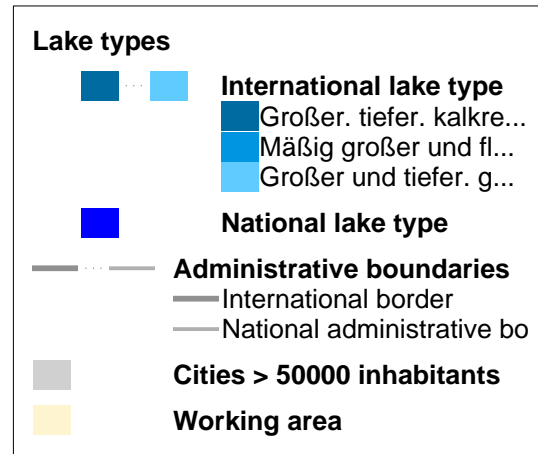

Working area Hochrhein: Categories and types of surface waters (Karte 4.2)

MASSTAB 1 : 963.212