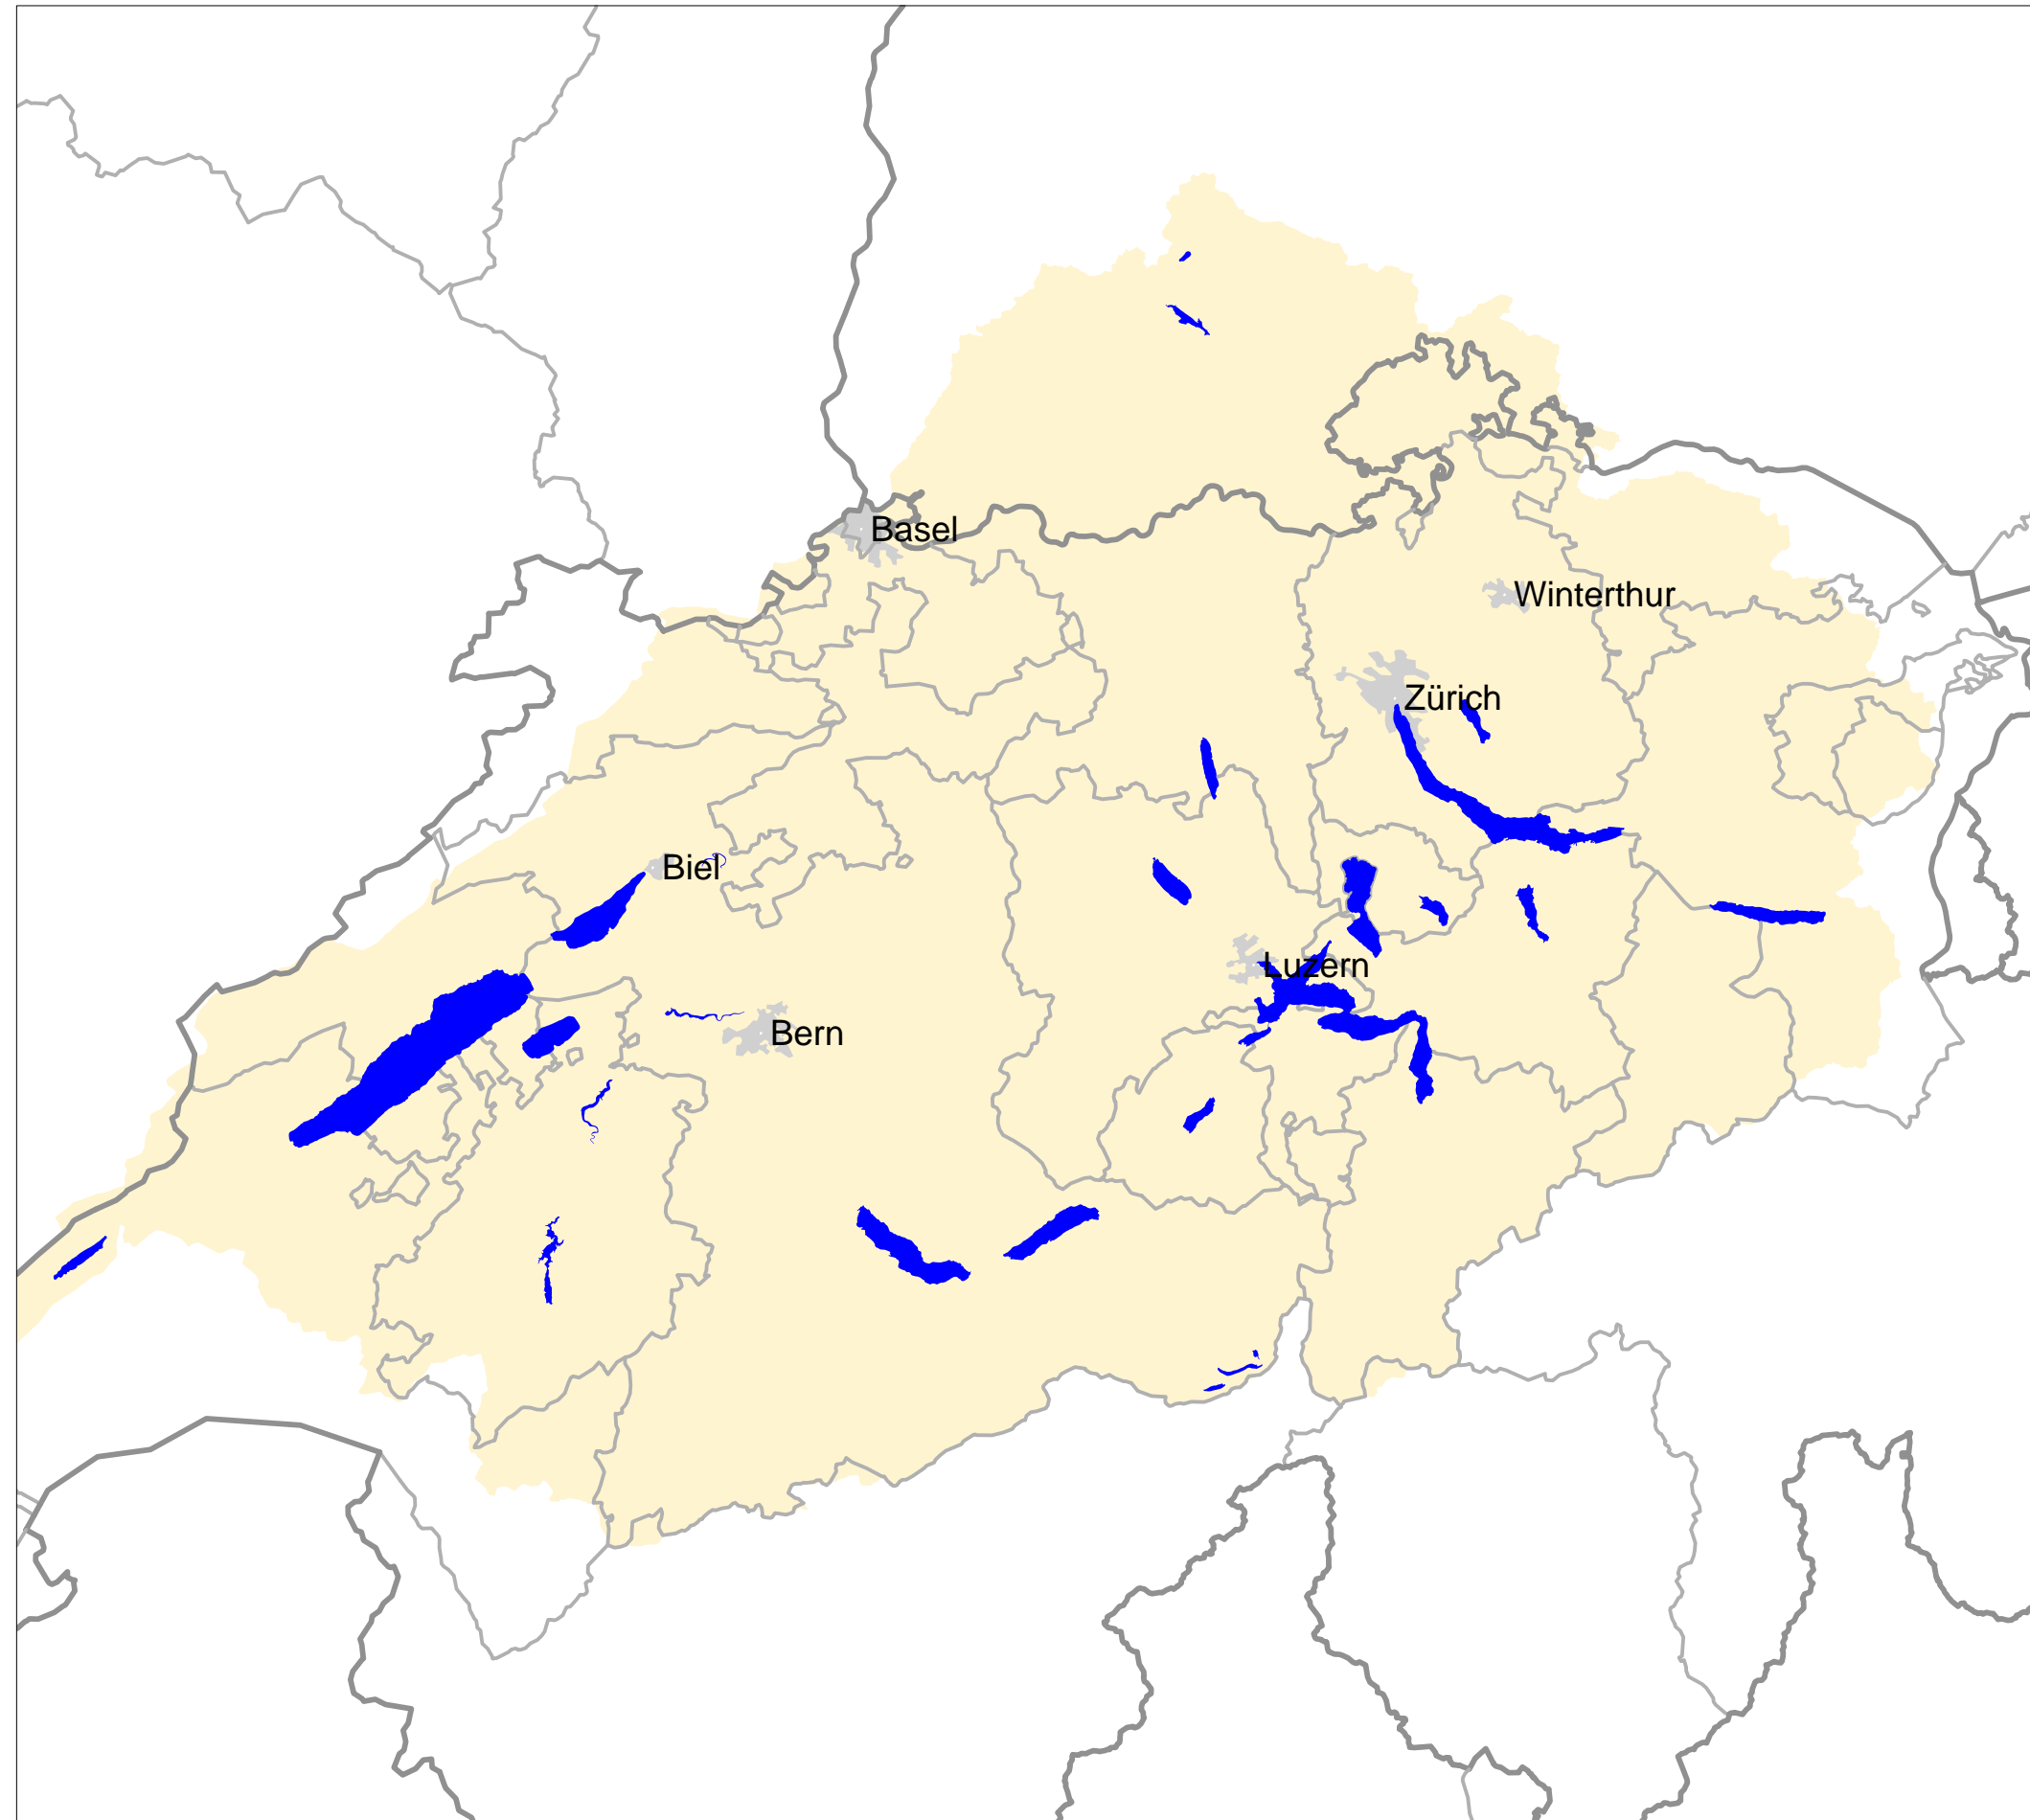

Working area Hochrhein: Categories and types of surface waters (Karte 4.2)

MASSTAB 1 : 963.212